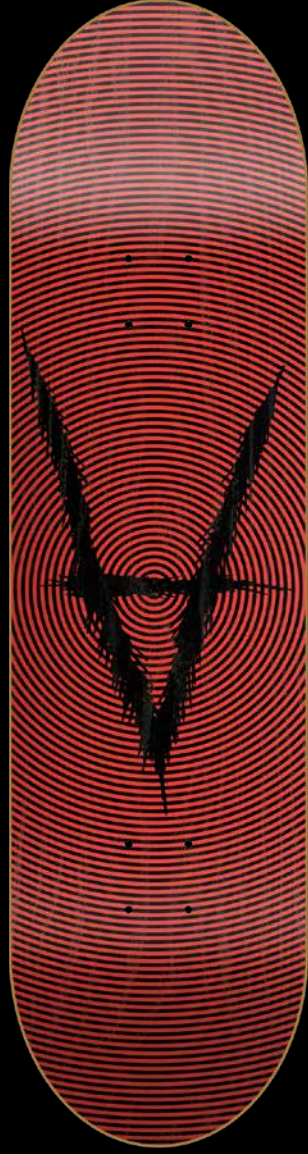

RED 8,375 x 32

PURPLE 8,5 x 31,75

VERTIGO Team boards

Matte finish and embossed

PALE GREEN 8 x 31,44

PALE RED 8,125 x 31,5

PALE YELLOW 8,25 x 32

PALE WHITE 8,4 x 32