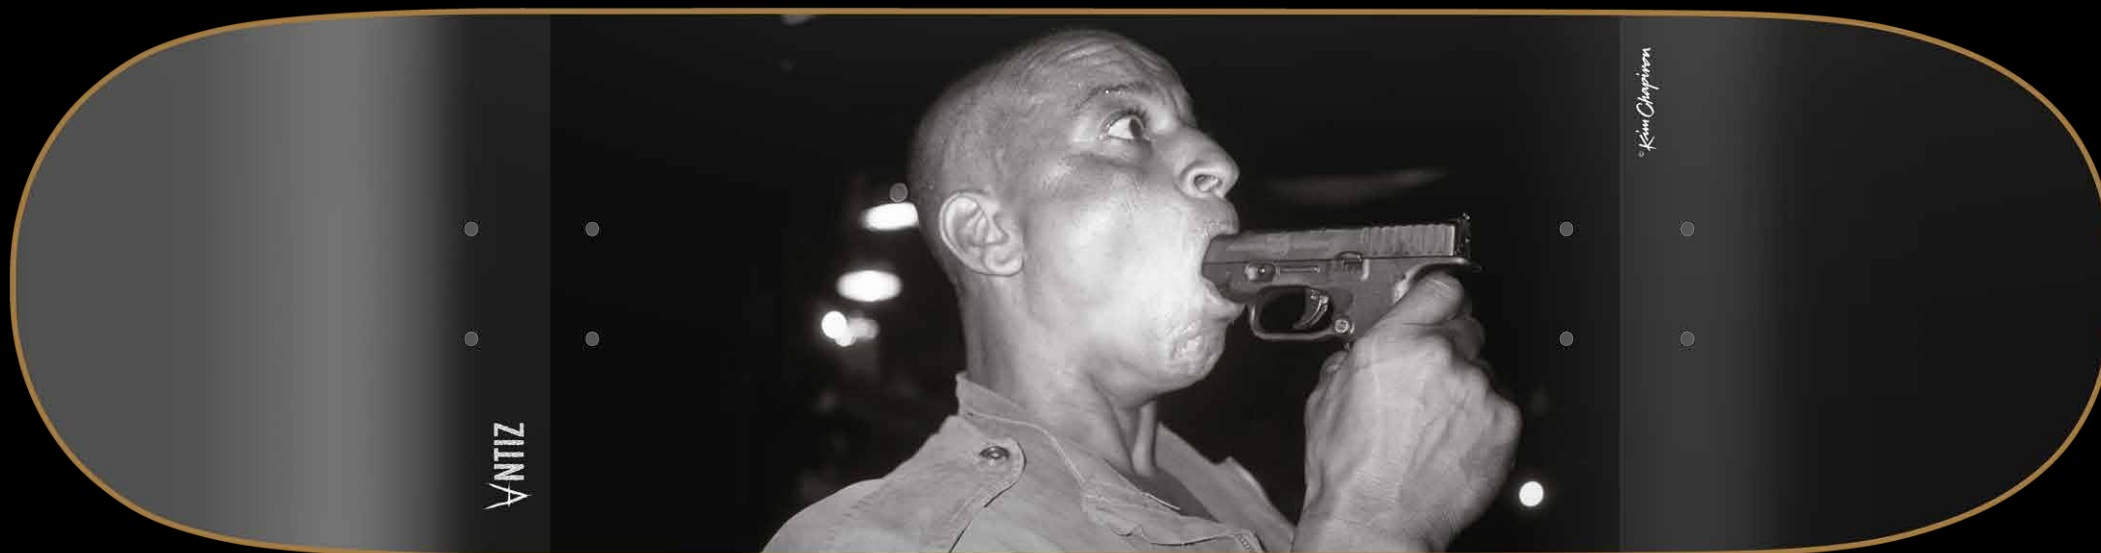

8 x 31,44
8,2 x 31,625

Matte finish

Chocolate Watch Band

8,125 x 31,5
8,3 x 32

Matte finish

PHOTO

Team boards

8,125 x 31,31 / 8,25 x 31,625