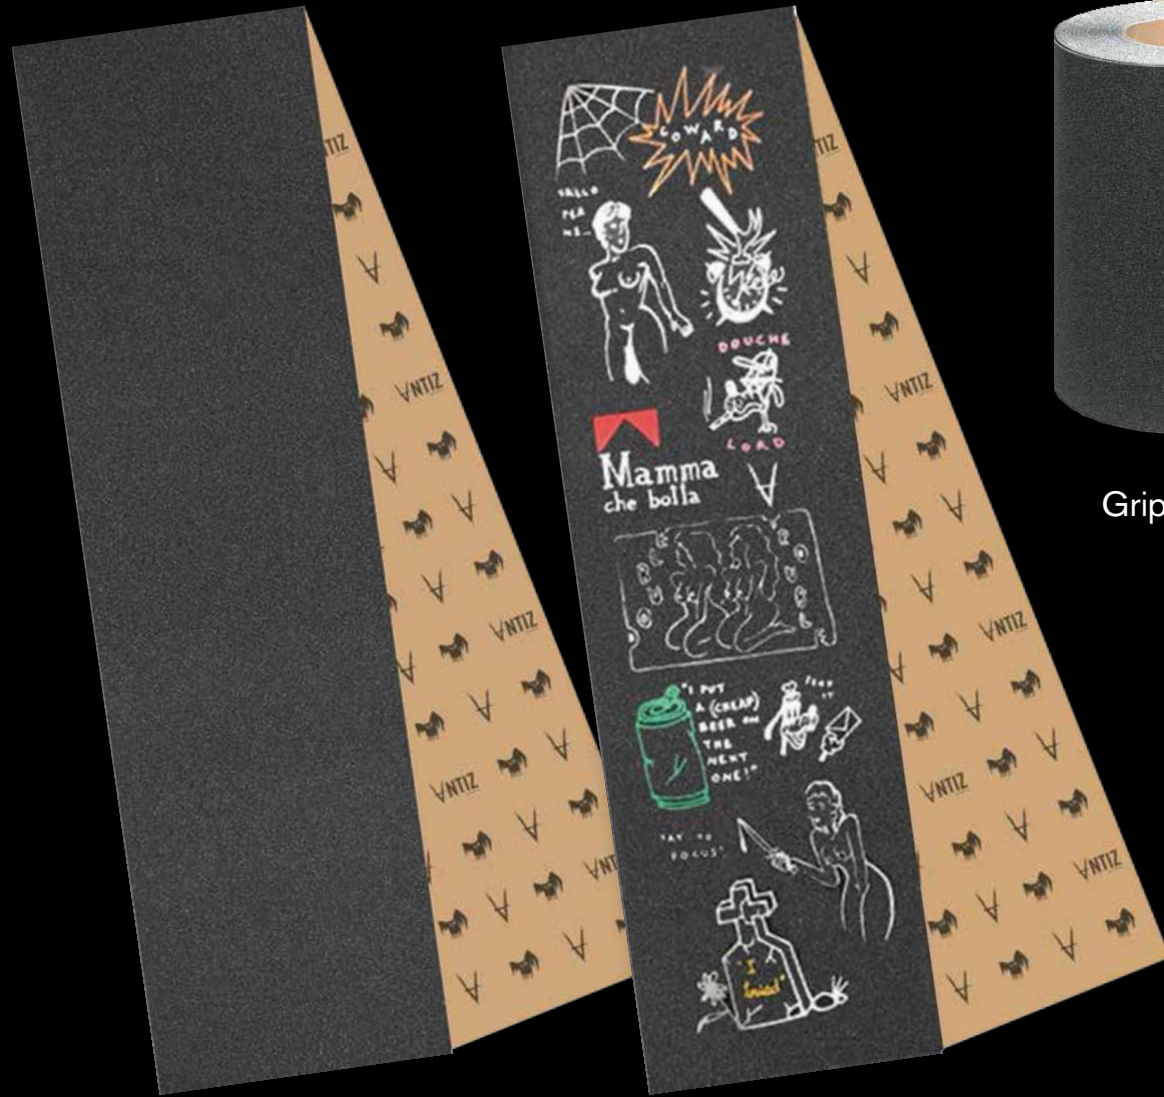

Hardware

Antiz grip tape sheet

Pepsss grip tape sheet